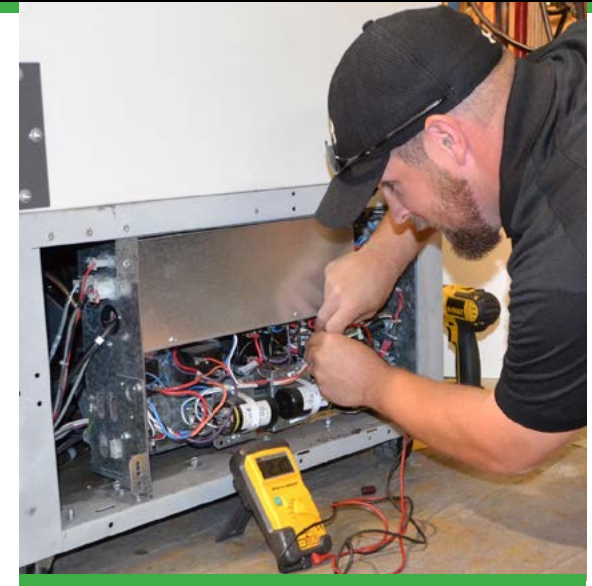

WHY DLR?

- We service all brands of laboratory equipment
- Available 24 hours/day 365 days a year
- Trained and experienced service technicians
- GMP/GLP Documentation
- Loaner/rental freezers available